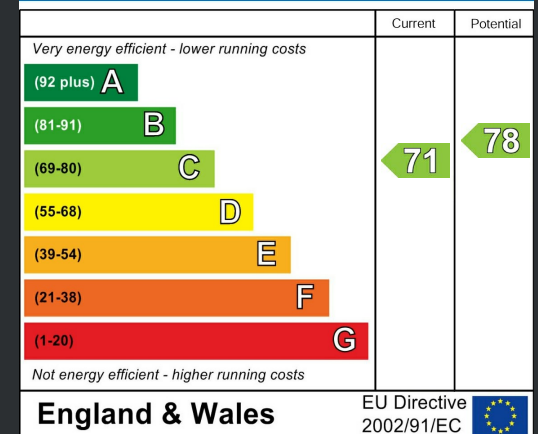

PROPERTY FLOORPLAN

Measurements:

Energy Efficiency Rating